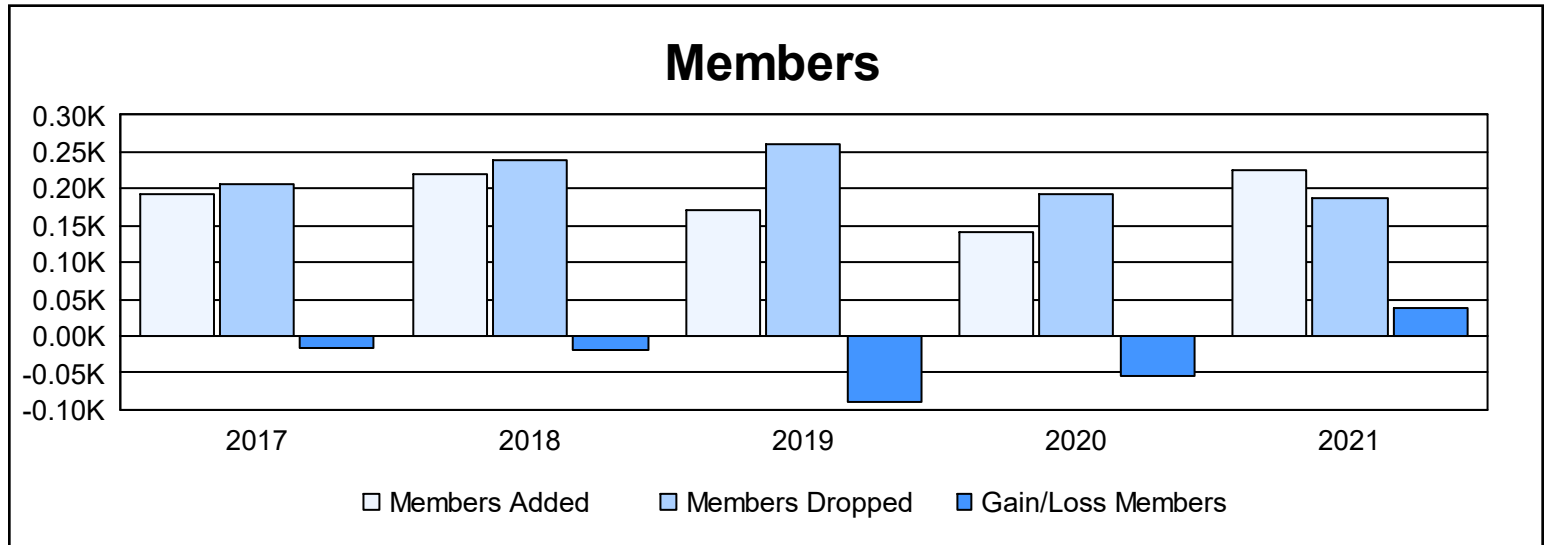

Year	New Clubs	Dropped Clubs	Gain/ Loss Clubs	New Members	Charter Members	Reinstate Members	Transfer Members	Total Member Added	Total Members Dropped	Gain/ Loss Members
2016-2017	0	0	0	180	0	7	5	192	207	-15
2017-2018	0	0	0	209	0	5	6	220	240	-20
2018-2019	0	0	0	155	1	10	6	172	261	-89
2019-2020	0	0	0	133	1	5	1	140	194	-54
2020-2021	3	0	3	129	87	5	3	224	186	38
<b>Average</b>	<b>1</b>	<b>0</b>	<b>1</b>	<b>161</b>	<b>18</b>	<b>6</b>	<b>4</b>	<b>190</b>	<b>218</b>	<b>-28</b>

### Membership Composition June 2021 Cumulative