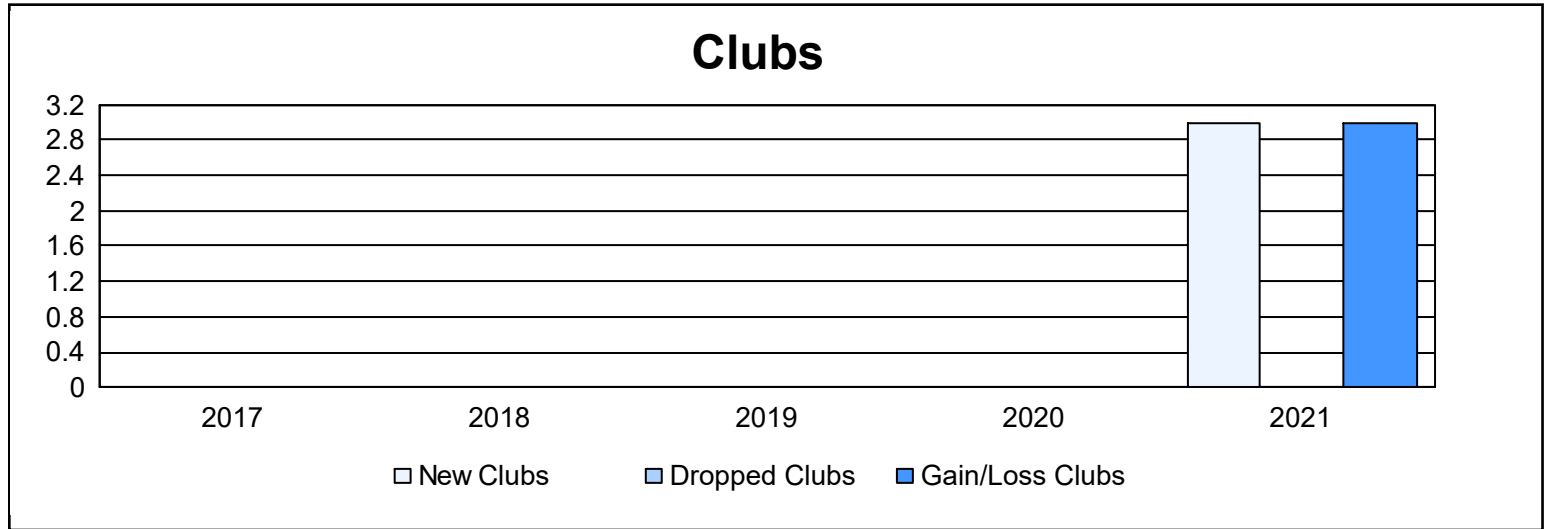

Year	New Clubs	Dropped Clubs	Gain/ Loss Clubs	New Members	Charter Members	Reinstate Members	Transfer Members	Total Member Added	Total Members Dropped	Gain/ Loss Members
2016-2017	0	0	0	180	0	7	5	192	207	-15
2017-2018	0	0	0	209	0	5	6	220	240	-20
2018-2019	0	0	0	155	1	10	6	172	261	-89
2019-2020	0	0	0	133	1	5	1	140	194	-54
2020-2021	3	0	3	129	87	5	3	224	186	38
<b>Average</b>	<b>1</b>	<b>0</b>	<b>1</b>	<b>161</b>	<b>18</b>	<b>6</b>	<b>4</b>	<b>190</b>	<b>218</b>	<b>-28</b>

### Membership Composition June 2021 Cumulative