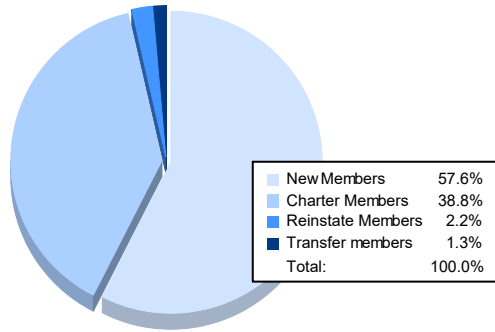

Year	New Clubs	Dropped Clubs	Gain/ Loss Clubs	New Members	Charter Members	Reinstate Members	Transfer Members	Total Member Added	Total Members Dropped	Gain/ Loss Members
2016-2017	0	0	0	180	0	7	5	192	207	-15
2017-2018	0	0	0	209	0	5	6	220	240	-20
2018-2019	0	0	0	155	1	10	6	172	261	-89
2019-2020	0	0	0	133	1	5	1	140	194	-54
2020-2021	3	0	3	129	87	5	3	224	186	38
<b>Average</b>	<b>1</b>	<b>0</b>	<b>1</b>	<b>161</b>	<b>18</b>	<b>6</b>	<b>4</b>	<b>190</b>	<b>218</b>	<b>-28</b>

### Membership Composition June 2021 Cumulative